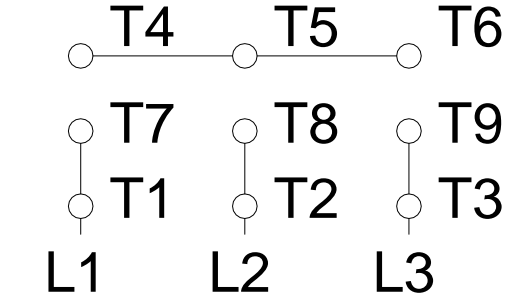

1 2 3 4 5 6 7 8

A  
B  
C  
D  
E  
F

### LOW VOLTAGE

### HIGH VOLTAGE

Notes: Downloaded from <a href="http://dealerselectric.com">http://dealerselectric.com</a> Generated for Model #00218EP3E145HP		
Performed by:		
Checked:		
Customer:		
P-Base Motors : High Efficiency		
Three-phase induction motor Frame 145HP - IP55	12-SEP-2016	