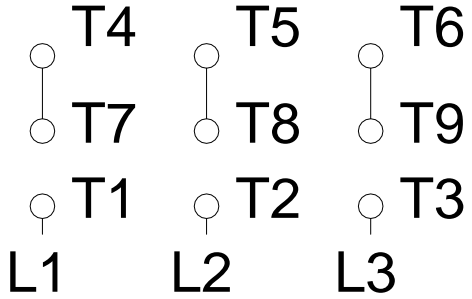

1 2 3 4 5 6 7 8

A  
B  
C  
D  
E  
F

### HIGH VOLTAGE

Notes: Downloaded from <a href="http://dealerselectric.com">http://dealerselectric.com</a> Generated for Model #00218EP3E145HP		
Performed by:		
Checked:		
Customer:		
P-Base Motors : High Efficiency		
Three-phase induction motor Frame 145HP - IP55	12-SEP-2016	