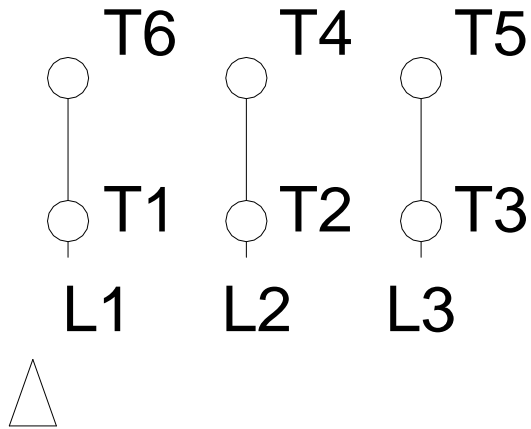

1 2 3 4 5 6 7 8

A
B
C
D
E
F

LOW VOLTAGE

HIGH VOLTAGE

Notes: Downloaded from http://dealerselectric.com Generated for Model #00218AT3PCT145T-W22		
Performed by:		
Checked:		
Customer:		
W22 Cooling Tower Motors: NEMA Premium - TEAO		
Three-phase induction motor Frame 143/5T - IP55	12-SEP-2016	