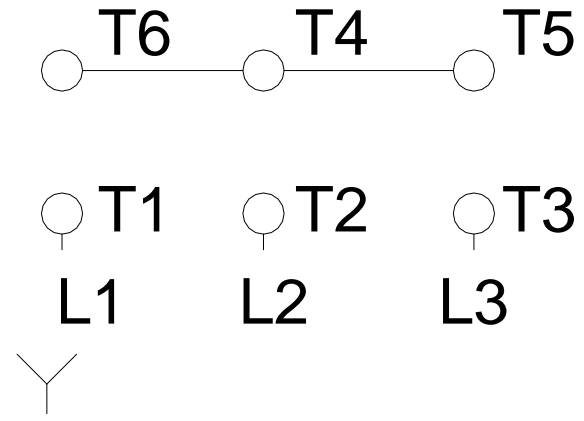

1 2 3 4 5 6 7 8

A
B
C
D
E
F

LOW VOLTAGE

HIGH VOLTAGE

Notes: Downloaded from http://dealerselectric.com Generated for Model #00218AT3PCT145T-W22		
Performed by:		
Checked:		
Customer:		
W22 Cooling Tower Motors: NEMA Premium - TEAO		
Three-phase induction motor Frame 143/5T - IP55	12-SEP-2016	