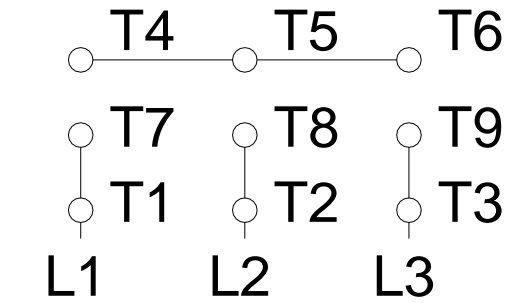

1 2 3 4 5 6 7 8

A  
B  
C  
D  
E  
F

### LOW VOLTAGE

### HIGH VOLTAGE

Notes: Downloaded from <a href="http://dealerselectric.com">http://dealerselectric.com</a> Generated for Model #00218AT3ECT145T-W22		
Performed by:		
Checked:		
Customer:		
W22 Cooling Tower Motors: NEMA Premium - TEAO		
Three-phase induction motor Frame 143/5T - IP55	12-SEP-2016	