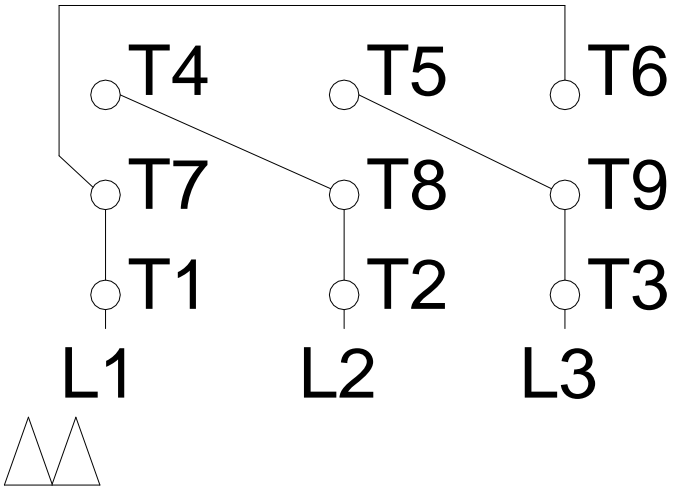

1 2 3 4 5 6 7 8

LOW VOLTAGE

HIGH VOLTAGE

A
B
C
D
E
F

| | | |
|--|-------------|--|
| Notes: Downloaded from http://dealerselectric.com Generated for Model #00212XT3E184T | | |
| Performed by: | | |
| Checked: | | |
| Customer: | | |
| Three-Phase : Explosion Proof - NEMA Premium | | |
| Three-phase induction motor Frame 184T - IP55 | 12-SEP-2016 | |