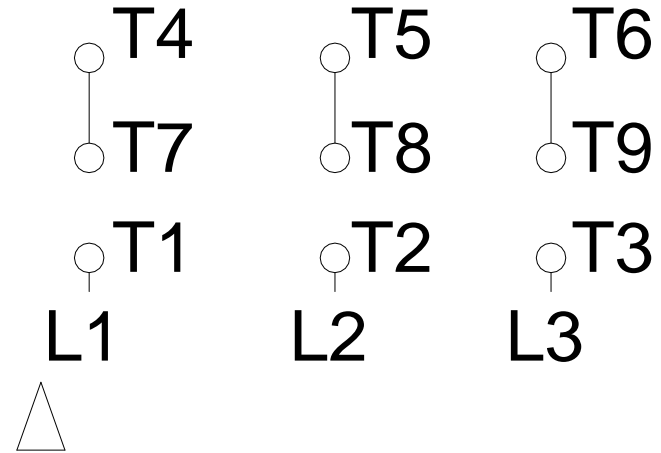

1 2 3 4 5 6 7 8

# HIGH VOLTAGE

A  
B  
C  
D  
E  
F

Notes: Downloaded from <http://dealerselectric.com>  
 Generated for Model #002120T3E184TC-S

Performed by:

Checked:

Customer:

Three Phase: W01 (Rolled Steel) - ODP - NEMA Premium Efficiency