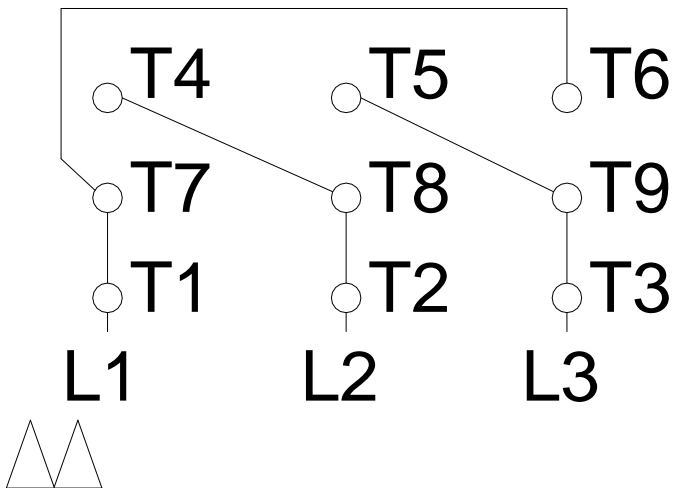

1 2 3 4 5 6 7 8

LOW VOLTAGE

HIGH VOLTAGE

A
B
C
D
E
F

Notes: Downloaded from <http://dealerselectric.com>
Generated for Model #002120T3E184T-SG

Performed by:

Checked:

Customer:

W01 (Rolled Steel) General Purpose ODP

Three-phase induction motor
Frame 182/4T - IP21

12-SEP-2016