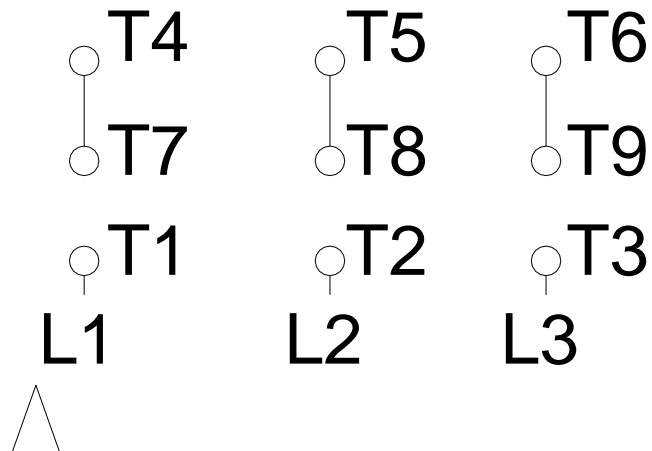

1 2 3 4 5 6 7 8

LOW VOLTAGE

HIGH VOLTAGE

A
B
C
D
E
F

Notes: Downloaded from <http://dealerselectric.com>
Generated for Model #002120T3E184T-SG

Performed by:

Checked:

Customer:

W01 (Rolled Steel) General Purpose ODP

Three-phase induction motor
Frame 182/4T - IP21

12-SEP-2016