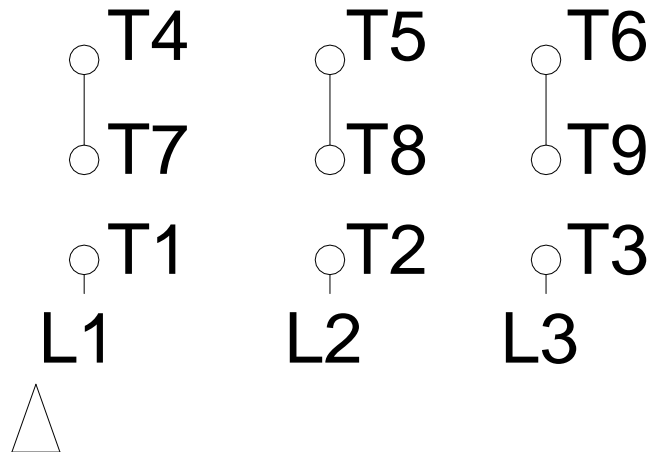

1 2 3 4 5 6 7 8

# HIGH VOLTAGE

A  
B  
C  
D  
E  
F

Notes: Downloaded from <http://dealerselectric.com>  
 Generated for Model #00212OT3E184JP-S

Performed by:

Checked:

Customer:

Close Coupled Pump: Three-Phase - W01 (Rolled Steel) "JP" Type - ODP -