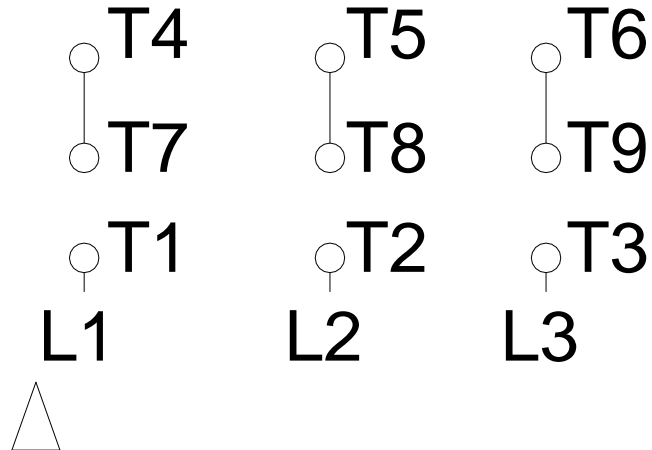

1 2 3 4 5 6 7 8

LOW VOLTAGE

HIGH VOLTAGE

A
B
C
D
E
F

Notes: Downloaded from http://dealerselectric.com Generated for Model #002120T3E184JM-S		
Performed by:		
Checked:		
Customer:		
Close Coupled Pump: Three-Phase - W01 (Rolled Steel) "JM" Type - ODP -		
Three-phase induction motor Frame 182/4JM - IP21	12-SEP-2016	