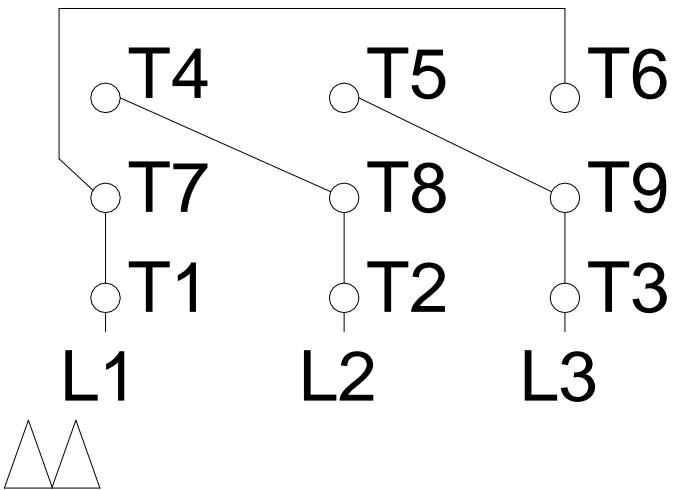

1 2 3 4 5 6 7 8

LOW VOLTAGE

HIGH VOLTAGE

A
B
C
D
E
F

Notes: Downloaded from http://dealerselectric.com Generated for Model #002120T3E184JM-S		
Performed by:		
Checked:		
Customer:		
Close Coupled Pump: Three-Phase - W01 (Rolled Steel) "JM" Type - ODP -		
Three-phase induction motor Frame 182/4JM - IP21	12-SEP-2016	