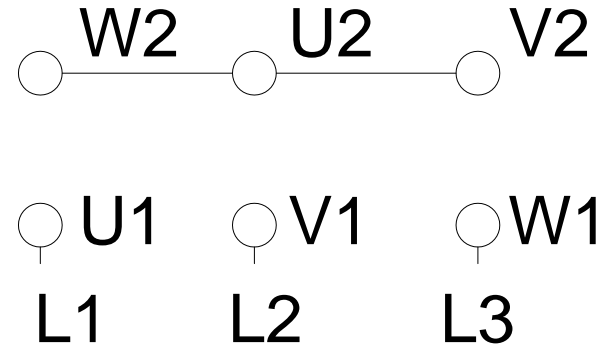

# HIGH VOLTAGE

Notes: Downloaded from <a href="http://dealerselectric.com">http://dealerselectric.com</a> Generated for Model #00212ET3YAL132S		
Performed by:		
Checked:		
Customer:		
Three-Phase: W21 IE3 IEC Tru-Metric - TEFC (IP55) Multi-Mounting Aluminum		
Three-phase induction motor Frame 132S - IP55	12-SEP-2016	