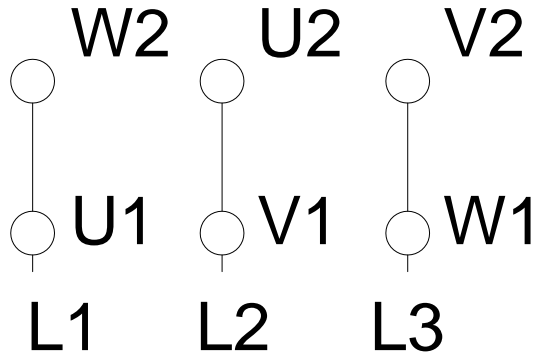

# HIGH VOLTAGE

Notes: Downloaded from <a href="http://dealerselectric.com">http://dealerselectric.com</a> Generated for Model #00212ET3YAL132S		
Performed by:		
Checked:		
Customer:		
Three-Phase: W21 IE3 IEC Tru-Metric - TEFC (IP55) Multi-Mounting Aluminum		
Three-phase induction motor Frame 132S - IP55	12-SEP-2016	