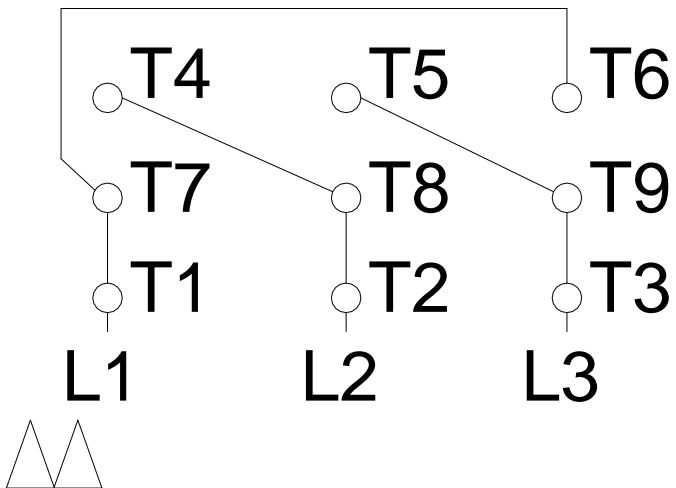

1 2 3 4 5 6 7 8

LOW VOLTAGE

HIGH VOLTAGE

A

B

C

D

E

F

Notes: Downloaded from <http://dealerselectric.com>
Generated for Model #00212ET3ERS184TC

Performed by:

Checked:

Customer:

Three-Phase : Rolled Steel Motor - NEMA Premium Efficiency

Three-phase induction motor
Frame 184T - IP55