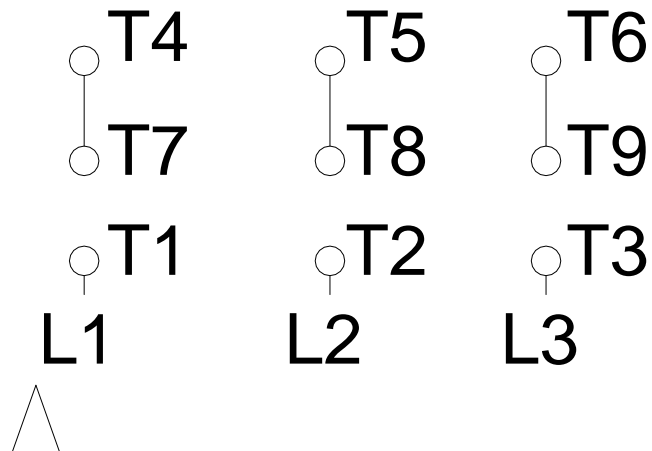

1 2 3 4 5 6 7 8

LOW VOLTAGE

HIGH VOLTAGE

A

B

C

D

E

F

Notes: Downloaded from <http://dealerselectric.com>
Generated for Model #00212ET3ERS184TC

Performed by:

Checked:

Customer:

Three-Phase : Rolled Steel Motor - NEMA Premium Efficiency

Three-phase induction motor
Frame 184T - IP55