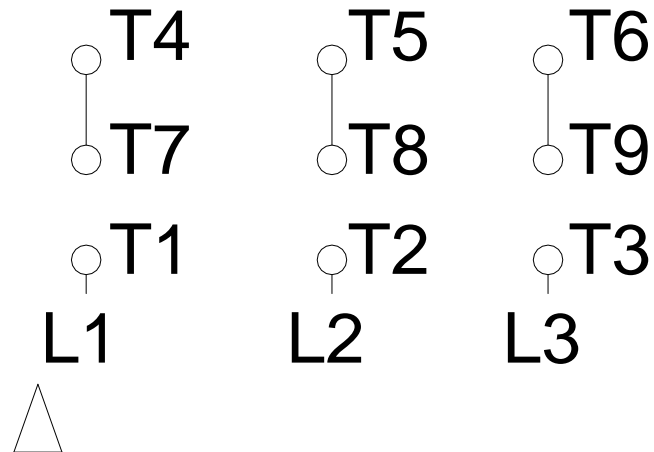

1 2 3 4 5 6 7 8

LOW VOLTAGE

HIGH VOLTAGE

A
B
C
D
E
F

Notes: Downloaded from <http://dealerselectric.com>
Generated for Model #00212ET3ERS184T

Performed by:

Checked:

Customer:

Three-Phase : Rolled Steel Motor - NEMA Premium Efficiency

Three-phase induction motor
Frame 184T - IP55

12-SEP-2016