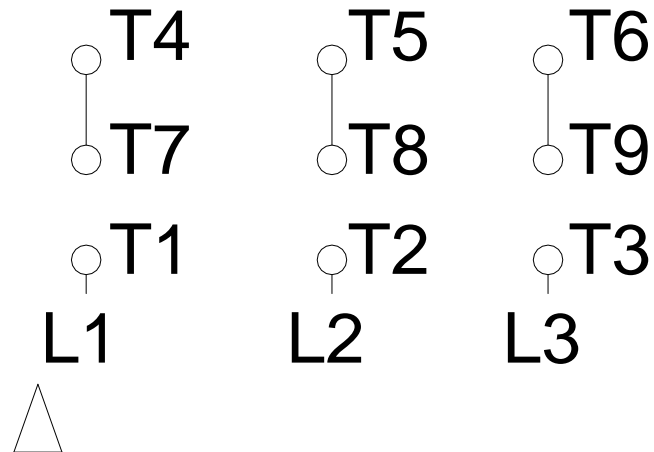

1 2 3 4 5 6 7 8

LOW VOLTAGE

HIGH VOLTAGE

A
B
C
D
E
F

Notes: Downloaded from <http://dealerselectric.com>
 Generated for Model #00212ET3ECT184T-W22

Performed by:

Checked:

Customer:

W22 Cooling Tower Motors: NEMA Premium - TEFC

Three-phase induction motor
 Frame 184T - IP55

12-SEP-2016