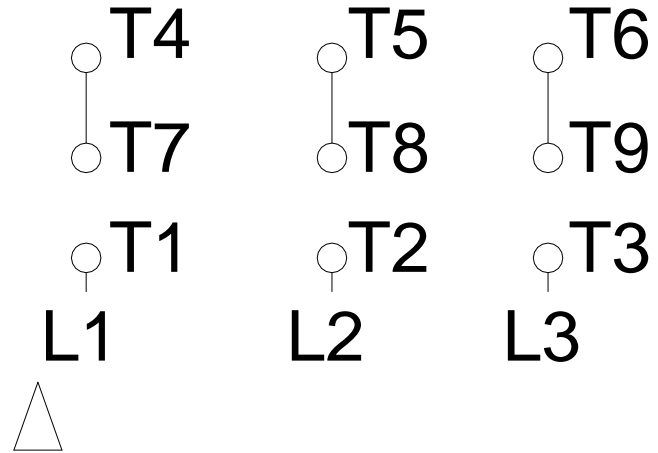

1 2 3 4 5 6 7 8

LOW VOLTAGE

HIGH VOLTAGE

A
B
C
D
E
F

Notes: Downloaded from <http://dealerselectric.com>
Generated for Model #00212ET3E184TC-W22

Performed by:

Checked:

Customer:

W22 NEMA Premium - Ball Bearings

Three-phase induction motor
Frame 182/4T - IP55

12-SEP-2016