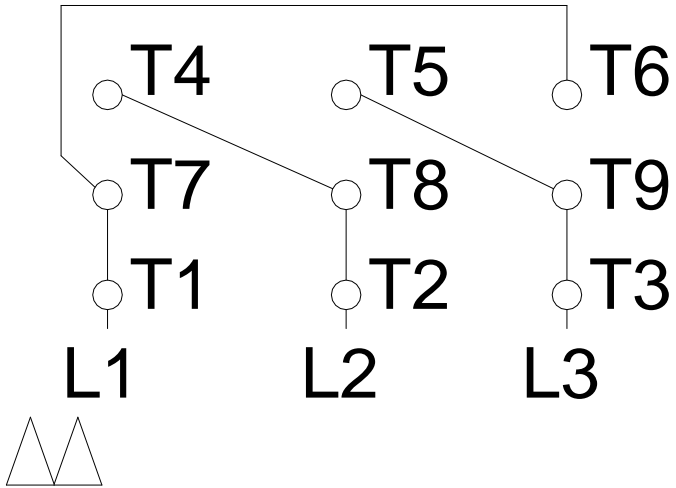

1 2 3 4 5 6 7 8

LOW VOLTAGE

HIGH VOLTAGE

A
B
C
D
E
F

Notes: Downloaded from <http://dealerselectric.com>
Generated for Model #00212ET3E184TC-W22

Performed by:

Checked:

Customer:

W22 NEMA Premium - Ball Bearings

Three-phase induction motor
Frame 182/4T - IP55

12-SEP-2016