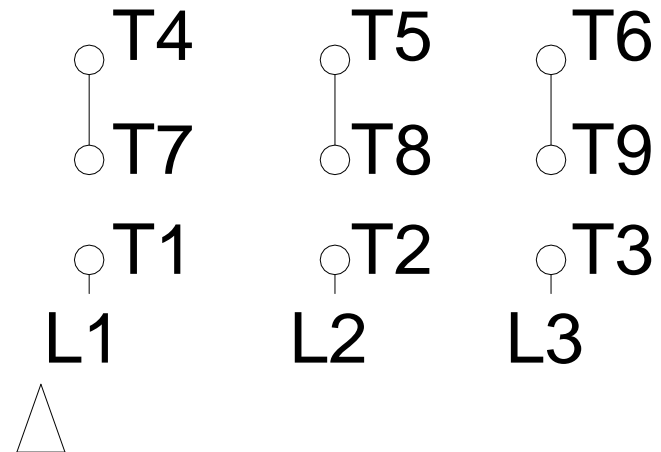

1 2 3 4 5 6 7 8

LOW VOLTAGE

HIGH VOLTAGE

A
B
C
D
E
F

Notes: Downloaded from <http://dealerselectric.com>
Generated for Model #00212ET3E184T-W22

Performed by:

Checked:

Customer:

W22 NEMA Premium - Ball Bearings

Three-phase induction motor
Frame 182/4T - IP55

12-SEP-2016