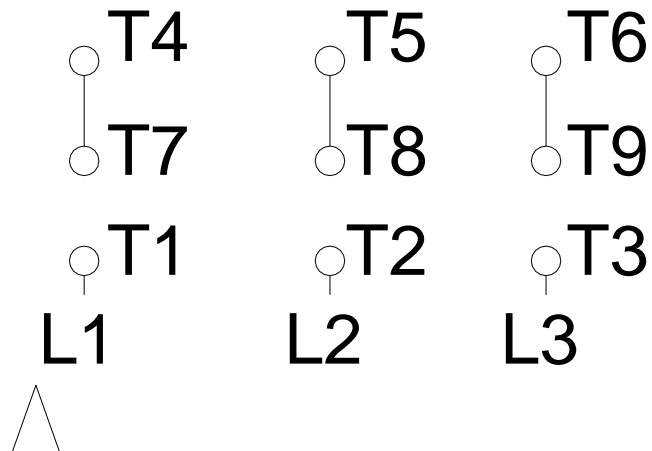

1 2 3 4 5 6 7 8

LOW VOLTAGE

HIGH VOLTAGE

A
B
C
D
E
F

Notes: Downloaded from <http://dealerselectric.com>
Generated for Model #00212ET3E184T-S

Performed by:

Checked:

Customer:

Three Phase: W01 (Rolled Steel) - TEFC - NEMA Premium Efficiency

Three-phase induction motor
Frame 182/4T - IP55

12-SEP-2016