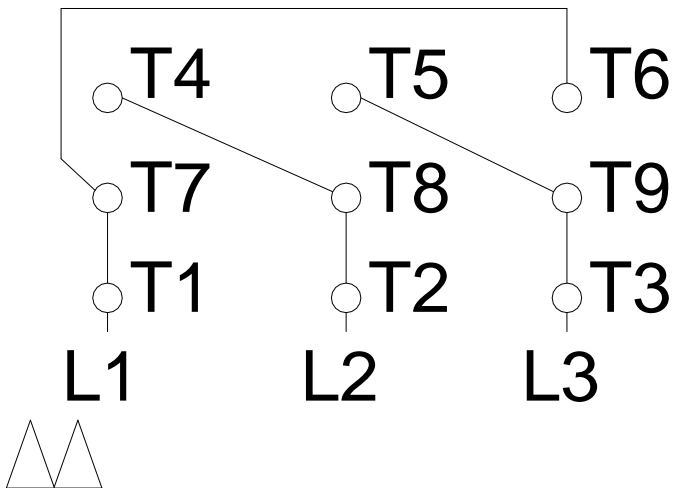

1 2 3 4 5 6 7 8

LOW VOLTAGE

HIGH VOLTAGE

A
B
C
D
E
F

Notes: Downloaded from <http://dealerselectric.com>
Generated for Model #00212ET3E184T-S

Performed by:

Checked:

Customer:

Three Phase: W01 (Rolled Steel) - TEFC - NEMA Premium Efficiency

Three-phase induction motor
Frame 182/4T - IP55

12-SEP-2016