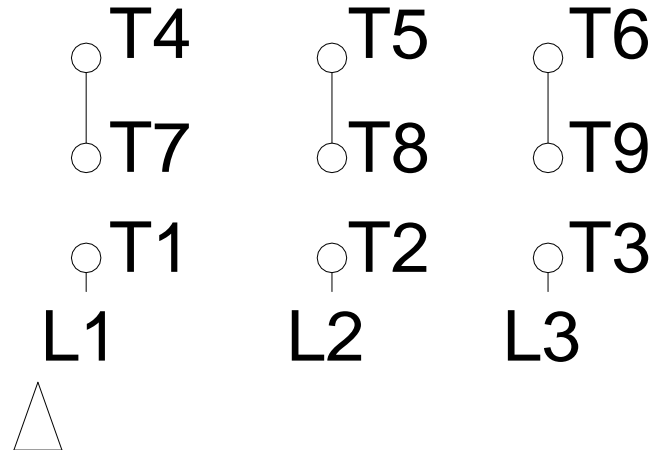

1 2 3 4 5 6 7 8

LOW VOLTAGE

HIGH VOLTAGE

A
B
C
D
E
F

Notes: Downloaded from <http://dealerselectric.com>
 Generated for Model #00212ET3E184JM-S

Performed by:

Checked:

Customer:

Close Coupled Pump: Three-Phase - W01 (Rolled Steel) "JM" Type - TEFC -

Three-phase induction motor
 Frame 182/4JM - IP55

12-SEP-2016