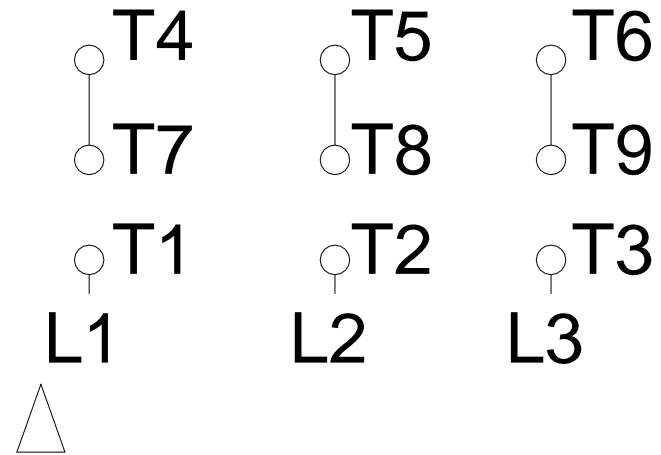

1 2 3 4 5 6 7 8

LOW VOLTAGE

HIGH VOLTAGE

A
B
C
D
E
F

Notes: Downloaded from <http://dealerselectric.com>
Generated for Model #00212EP3ER184TC-S

Performed by:

Checked:

Customer:

Three Phase: W01 (Rolled Steel) - TEFC - High Efficiency

Three-phase induction motor
Frame 182/4T - IP55

12-SEP-2016