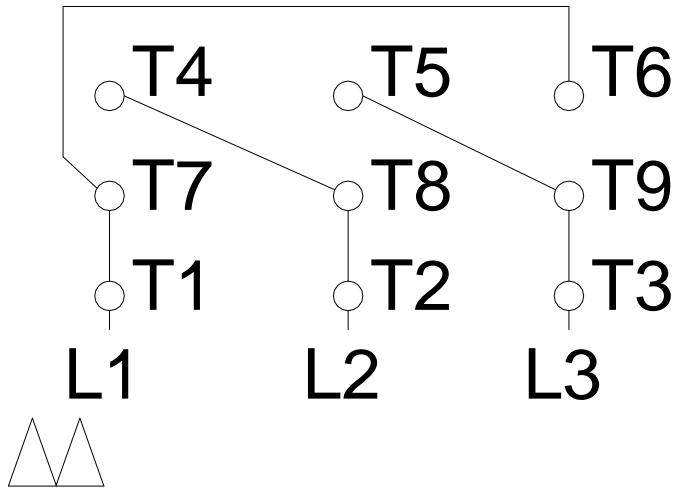

1 2 3 4 5 6 7 8

LOW VOLTAGE

HIGH VOLTAGE

A
B
C
D
E
F

Notes: Downloaded from <http://dealerselectric.com>
Generated for Model #00212EP3ER184TC-S

Performed by:

Checked:

Customer:

Three Phase: W01 (Rolled Steel) - TEFC - High Efficiency

Three-phase induction motor
Frame 182/4T - IP55

12-SEP-2016