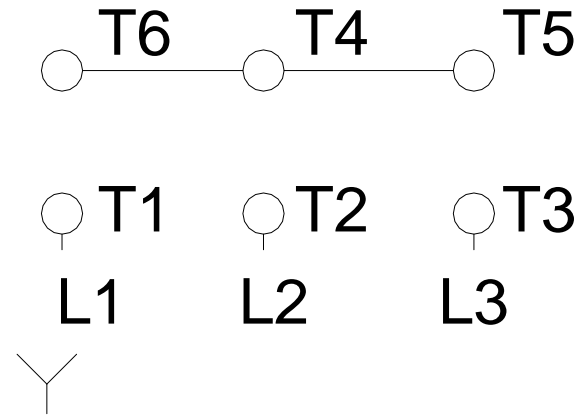

1 2 3 4 5 6 7 8

A
B
C
D
E
F

LOW VOLTAGE

HIGH VOLTAGE

Notes: Downloaded from http://dealerselectric.com Generated for Model #00212AT3HCT184TF1-W2		
Performed by:		
Checked:		
Customer:		
W22 Cooling Tower Motors: NEMA Premium - TEAO		
Three-phase induction motor Frame 182/4T - IP55	12-SEP-2016	