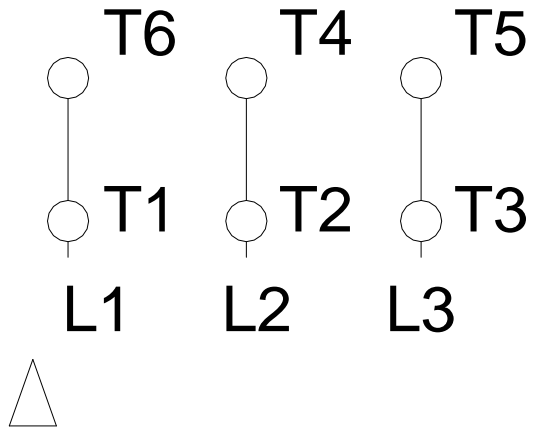

1 2 3 4 5 6 7 8

A
B
C
D
E
F

LOW VOLTAGE

HIGH VOLTAGE

Notes: Downloaded from http://dealerselectric.com Generated for Model #00212AT3HCT184TF1-W2		
Performed by:		
Checked:		
Customer:		
W22 Cooling Tower Motors: NEMA Premium - TEAO		
Three-phase induction motor Frame 182/4T - IP55	12-SEP-2016	