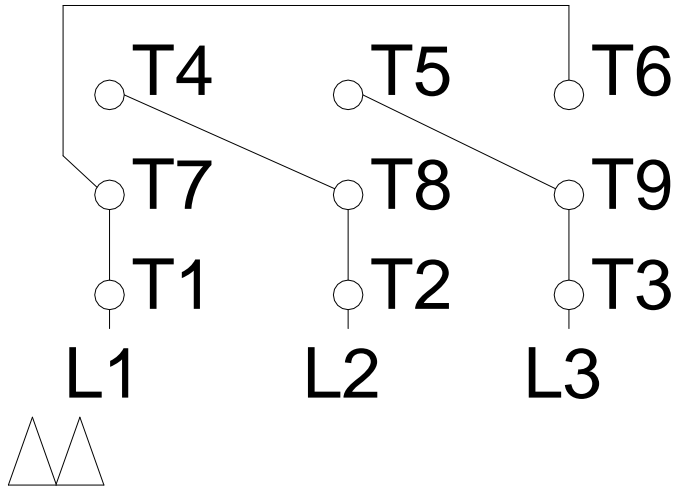

1 2 3 4 5 6 7 8

# HIGH VOLTAGE

A  
B  
C  
D  
E  
F

Notes: Downloaded from <a href="http://dealerselectric.com">http://dealerselectric.com</a> Generated for Model #00212AT3ECT184TF1-W2		
Performed by:		
Checked:		
Customer:		
W22 Cooling Tower Motors: NEMA Premium - TEAO		
Three-phase induction motor Frame 182/4T - IP55	12-SEP-2016	