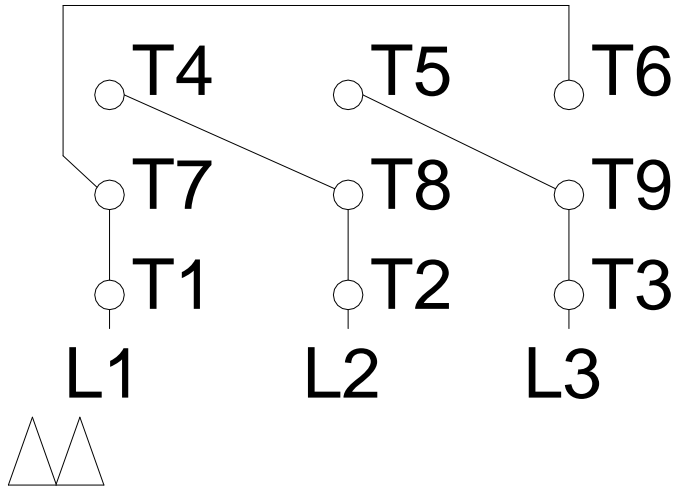

1 2 3 4 5 6 7 8

LOW VOLTAGE

HIGH VOLTAGE

A
B
C
D
E
F

Notes: Downloaded from http://dealerselectric.com Generated for Model #00209XT3E213T		
Performed by:		
Checked:		
Customer:		
Three-Phase : Explosion Proof - NEMA Premium		
Three-phase induction motor Frame 213T - IP55	12-SEP-2016	