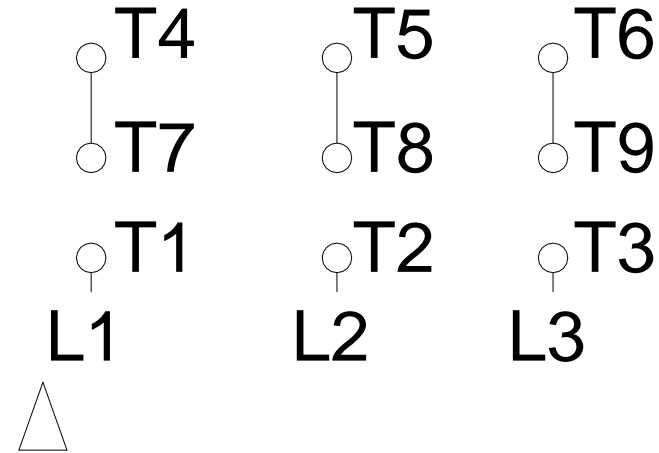

1 2 3 4 5 6 7 8

LOW VOLTAGE

HIGH VOLTAGE

A
B
C
D
E
F

Notes: Downloaded from http://dealerselectric.com Generated for Model #00209XT3E213T		
Performed by:		
Checked:		
Customer:		
Three-Phase : Explosion Proof - NEMA Premium		
Three-phase induction motor Frame 213T - IP55	12-SEP-2016	