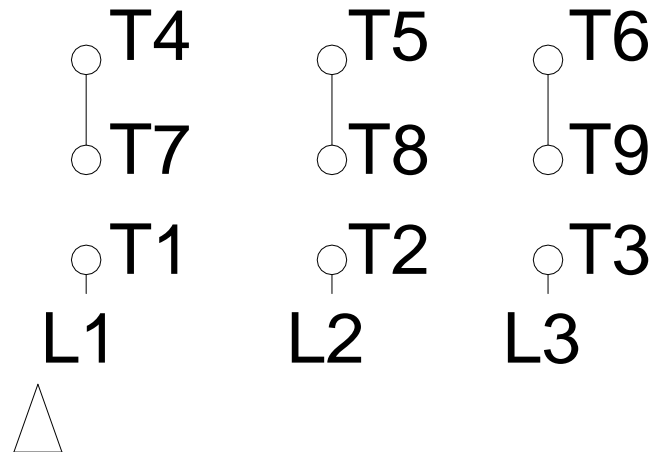

1 2 3 4 5 6 7 8

# HIGH VOLTAGE

A  
B  
C  
D  
E  
F

Notes: Downloaded from <http://dealerselectric.com>  
 Generated for Model #00209ET3EBM213T-W22

Performed by:

Checked:

Customer:

W22 Brake Motor - NEMA Premium Efficiency