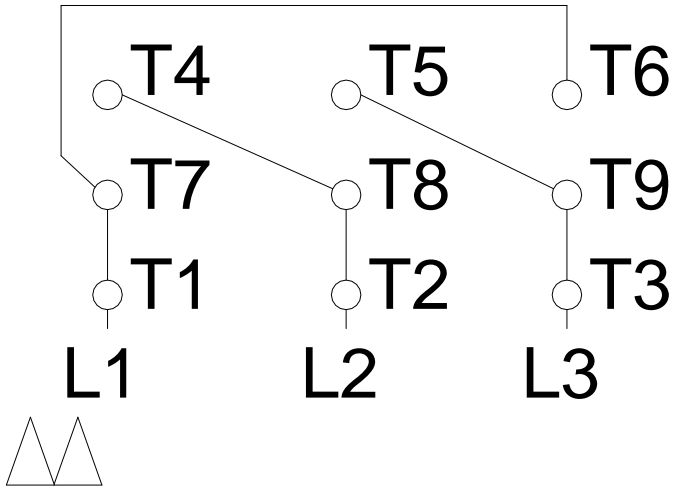

# HIGH VOLTAGE

A  
B  
C  
D  
E  
F

Notes: Downloaded from <http://dealerselectric.com>  
 Generated for Model #00209ET3E213T-W22

Performed by:

Checked:

Customer:

W22 NEMA Premium - Ball Bearings

Three-phase induction motor  
 Frame 213/5T - IP55