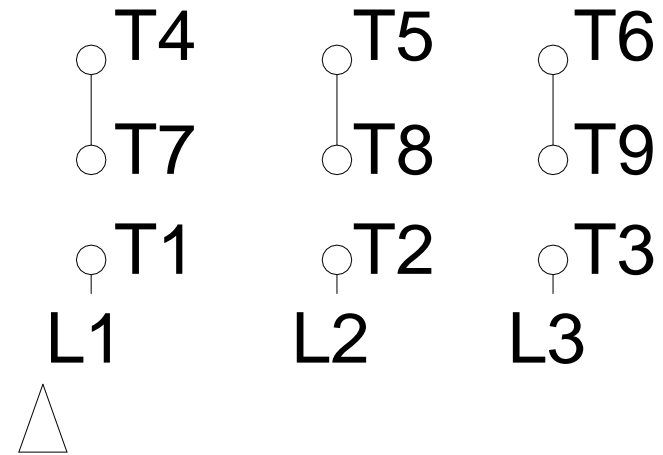

1 2 3 4 5 6 7 8

LOW VOLTAGE

HIGH VOLTAGE

A
B
C
D
E
F

Notes: Downloaded from http://dealerselectric.com Generated for Model #00159XP3E184T		
Performed by:		
Checked:		
Customer:		
Three-Phase : Explosion Proof - High Efficiency		
Three-phase induction motor Frame 184T - IP54	12-SEP-2016	