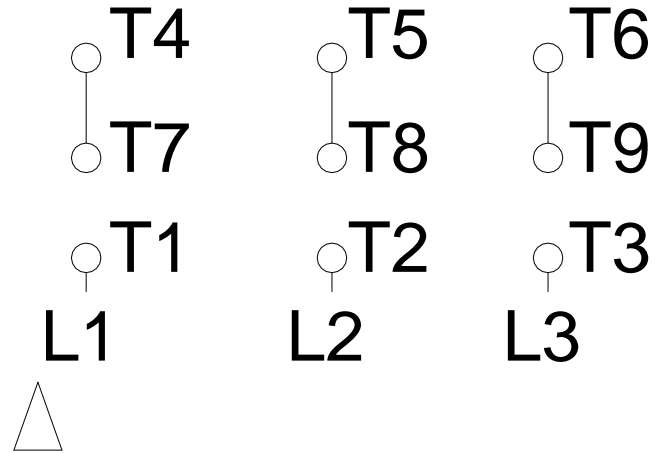

1 2 3 4 5 6 7 8

LOW VOLTAGE

HIGH VOLTAGE

A
B
C
D
E
F

Notes: Downloaded from <http://dealerselectric.com>
Generated for Model #00159ET3EBM184T-W22

Performed by:

Checked:

Customer:

W22 Brake Motor - NEMA Premium Efficiency

Three-phase induction motor
Frame 182/4T - IP55

12-SEP-2016