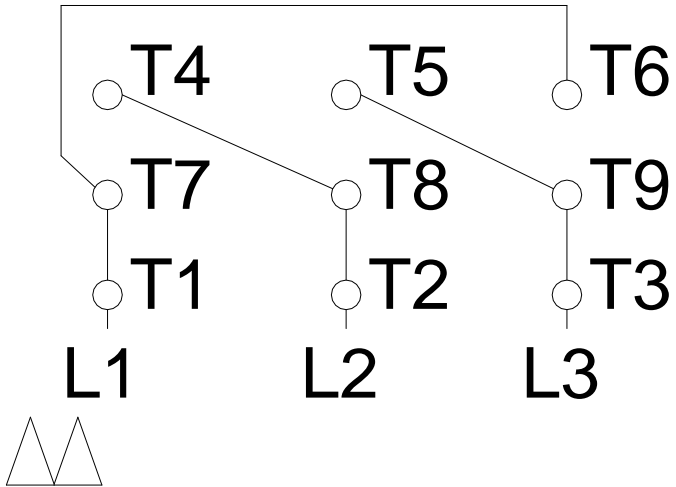

1 2 3 4 5 6 7 8

LOW VOLTAGE

HIGH VOLTAGE

A
B
C
D
E
F

Notes: Downloaded from http://dealerselectric.com Generated for Model #00159ET3E184T-W22		
Performed by:		
Checked:		
Customer:		
W22 NEMA Premium - Ball Bearings		
Three-phase induction motor Frame 182/4T - IP55	12-SEP-2016	