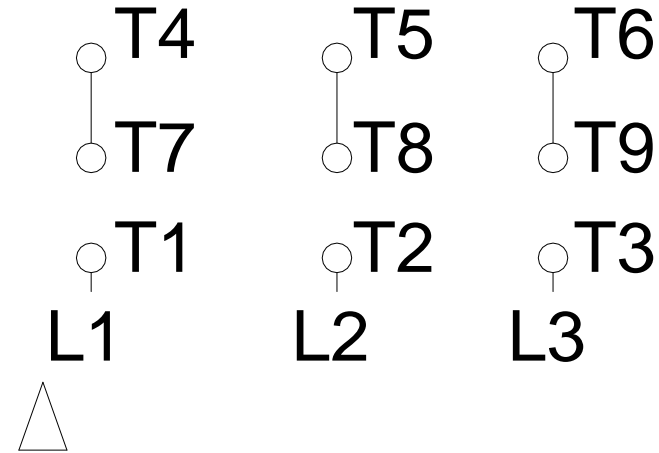

1 2 3 4 5 6 7 8

LOW VOLTAGE

HIGH VOLTAGE

A
B
C
D
E
F

Notes: Downloaded from http://dealerselectric.com Generated for Model #00159EP3EBM184T		
Performed by:		
Checked:		
Customer:		
Brake Motors : Three-Phase - High Efficiency		
Three-phase induction motor Frame 184T - IP55	12-SEP-2016	