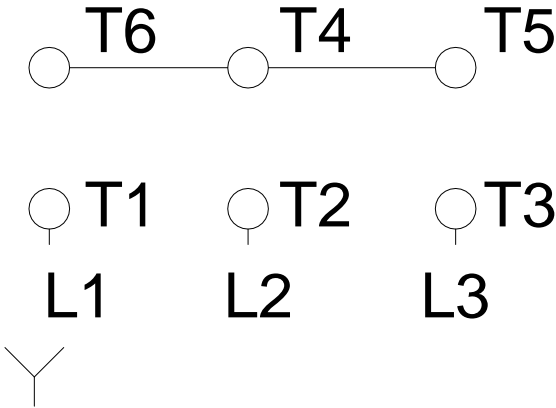

1 2 3 4 5 6 7 8

A
B
C
D
E
F

RUN

ONLY FOR START

Notes: Downloaded from http://dealerselectric.com Generated for Model #00158OT3H145T-S		
Performed by:		
Checked:		
Customer:		
Three Phase: W01 (Rolled Steel) - ODP - NEMA Premium Efficiency		
Three-phase induction motor Frame 143/5T - IP21	12-SEP-2016	