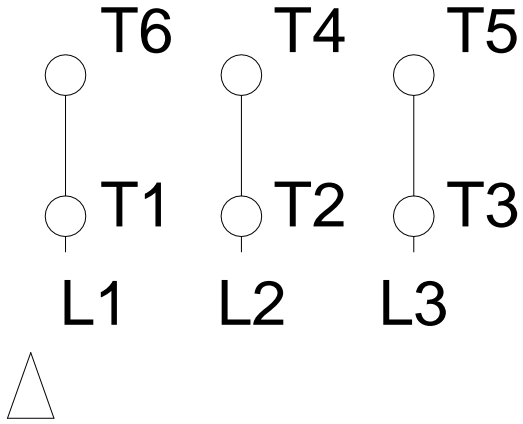

1 2 3 4 5 6 7 8

A
B
C
D
E
F

RUN

ONLY FOR START

Notes: Downloaded from http://dealerselectric.com Generated for Model #00158OT3H145T-S		
Performed by:		
Checked:		
Customer:		
Three Phase: W01 (Rolled Steel) - ODP - NEMA Premium Efficiency		
Three-phase induction motor Frame 143/5T - IP21	12-SEP-2016	