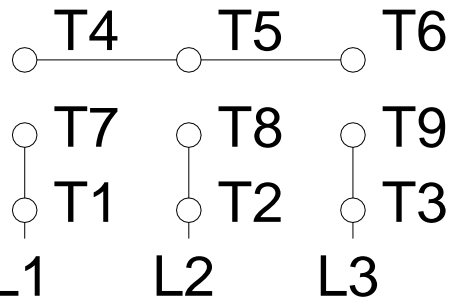

1 2 3 4 5 6 7 8

A

LOW VOLTAGE

HIGH VOLTAGE

B

C

D

E

F

Notes: Downloaded from http://dealerselectric.com Generated for Model #00158OT3E145JP-SG		
Performed by:		
Checked:		
Customer:		
W01 (Rolled Steel) Close Coupled Pump ODP - JP Type		
Three-phase induction motor Frame 143/5JP - IP21	12-SEP-2016	