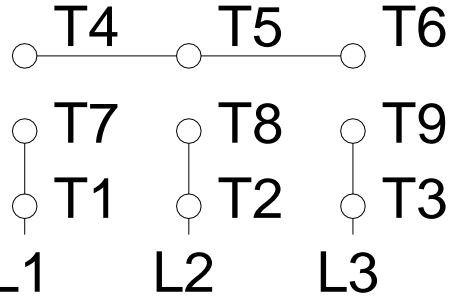

1 2 3 4 5 6 7 8

A

LOW VOLTAGE

HIGH VOLTAGE

B

C

D

E

F

Notes: Downloaded from <http://dealerselectric.com>
 Generated for Model #00158OT3E145JP-S

Performed by:

Checked:

Customer:

Close Coupled Pump: Three-Phase - W01 (Rolled Steel) "JP" Type - ODP -

Three-phase induction motor
 Frame 143/5JP - IP21