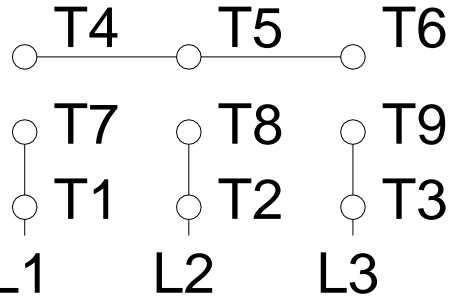

1 2 3 4 5 6 7 8

A

### LOW VOLTAGE

### HIGH VOLTAGE

B

C

D

E

F

Notes: Downloaded from <a href="http://dealerselectric.com">http://dealerselectric.com</a> Generated for Model #00158OP3E145JP-S		
Performed by:		
Checked:		
Customer:		
Close Coupled Pump: Three-Phase - W01 (Rolled Steel) "JP" Type - ODP - High		
Three-phase induction motor Frame 143/5JP - IP21	12-SEP-2016	