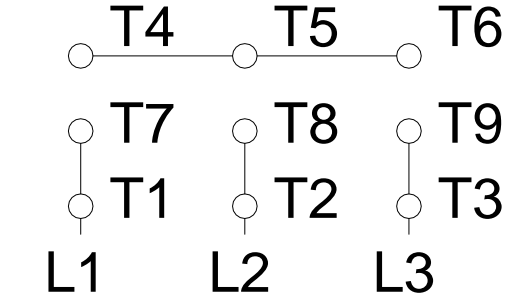

1 2 3 4 5 6 7 8

A
B
C
D
E
F

LOW VOLTAGE

HIGH VOLTAGE

Notes: Downloaded from http://dealerselectric.com Generated for Model #00158OP3E145JM-S		
Performed by:		
Checked:		
Customer:		
Close Coupled Pump: Three-Phase - W01 (Rolled Steel) "JM" Type - ODP - High		
Three-phase induction motor Frame 143/5JM - IP21	12-SEP-2016	