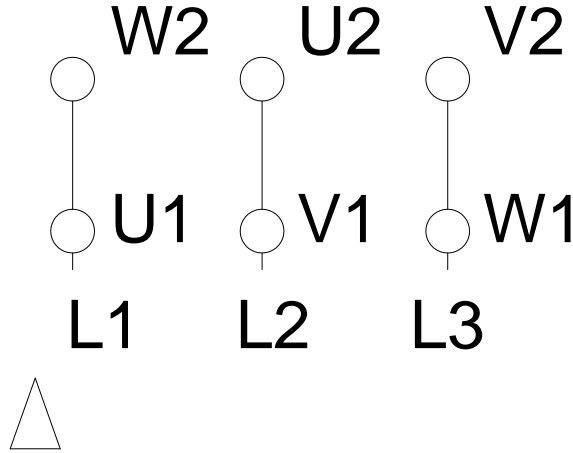

1 2 3 4 5 6 7 8

LOW VOLTAGE

HIGH VOLTAGE

A
B
C
D
E
F

Notes: Downloaded from http://dealerselectric.com Generated for Model #00158ET3W90L-W22		
Performed by:		
Checked:		
Customer:		
Three-Phase: W22 IE3 IEC Tru-Metric - TEFC (IP55) Cast Iron Frame		
Three-phase induction motor Frame 90L - IP55	12-SEP-2016	