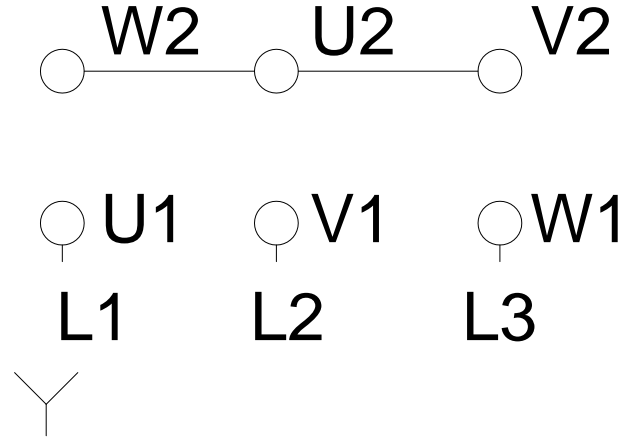

1 2 3 4 5 6 7 8

LOW VOLTAGE

HIGH VOLTAGE

A
B
C
D
E
F

Notes: Downloaded from http://dealerselectric.com Generated for Model #00158ET3W90L-W22		
Performed by:		
Checked:		
Customer:		
Three-Phase: W22 IE3 IEC Tru-Metric - TEFC (IP55) Cast Iron Frame		
Three-phase induction motor Frame 90L - IP55	12-SEP-2016	