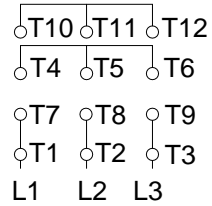

1 2 3 4 5 6 7 8

A
B
C
D
E
F

LOW VOLTAGE

HIGH VOLTAGE

CONNECTIONS FOR STARTING ONLY:

LOW VOLTAGE

HIGH VOLTAGE

Notes: Downloaded from <http://dealerselectric.com>
Generated for Model #00158ET3V145JM-W22

Performed by:

Checked:

Customer:

Close Coupled Pump: Three-Phase - W22 "JM" Type - TEFC - NEMA Premium

Three-phase induction motor
Frame 143/5JM - IP55

12-SEP-2016