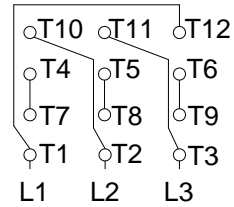

1 2 3 4 5 6 7 8

A
B
C
D
E
F

LOW VOLTAGE

HIGH VOLTAGE

CONNECTIONS FOR STARTING ONLY:

LOW VOLTAGE

HIGH VOLTAGE

Notes: Downloaded from <http://dealerselectric.com>
Generated for Model #00158ET3V145JM-W22

Performed by:

Checked:

Customer:

Close Coupled Pump: Three-Phase - W22 "JM" Type - TEFC - NEMA Premium

Three-phase induction motor
Frame 143/5JM - IP55

12-SEP-2016