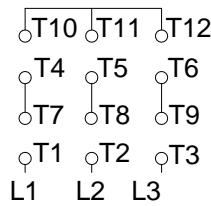

1 2 3 4 5 6 7 8

A
B
C
D
E
F

LOW VOLTAGE

HIGH VOLTAGE

CONNECTIONS FOR STARTING ONLY:

LOW VOLTAGE

HIGH VOLTAGE

Notes: Downloaded from <http://dealerselectric.com>
Generated for Model #00158ET3V145JM-W22

Performed by:

Checked:

Customer:

Close Coupled Pump: Three-Phase - W22 "JM" Type - TEFC - NEMA Premium

Three-phase induction motor
Frame 143/5JM - IP55

12-SEP-2016