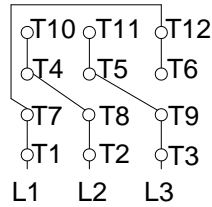

1 2 3 4 5 6 7 8

A
B
C
D
E
F

LOW VOLTAGE

HIGH VOLTAGE

CONNECTIONS FOR STARTING ONLY:

LOW VOLTAGE

HIGH VOLTAGE

Notes: Downloaded from <http://dealerselectric.com>
Generated for Model #00158ET3V145JM-W22

Performed by:

Checked:

Customer:

Close Coupled Pump: Three-Phase - W22 "JM" Type - TEFC - NEMA Premium

Three-phase induction motor
Frame 143/5JM - IP55

12-SEP-2016