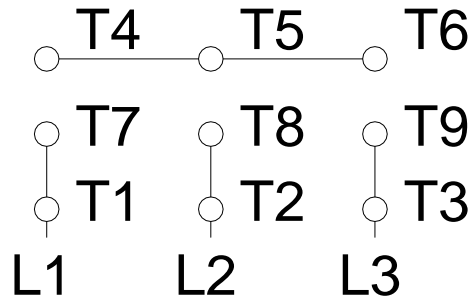

1 2 3 4 5 6 7 8

A

LOW VOLTAGE

HIGH VOLTAGE

B

C

D

E

F

Notes: Downloaded from <http://dealerselectric.com>
Generated for Model #00158ET3E145T-S

Performed by:

Checked:

Customer:

Three Phase: W01 (Rolled Steel) - TEFC - NEMA Premium Efficiency

Three-phase induction motor
Frame 143/5T - IP55

12-SEP-2016