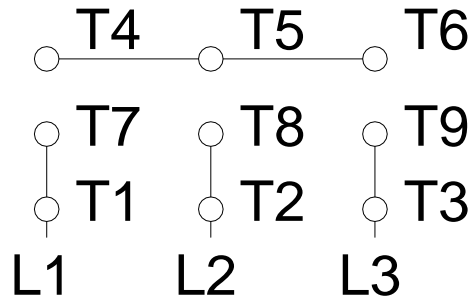

1 2 3 4 5 6 7 8

A

LOW VOLTAGE

HIGH VOLTAGE

B

C

D

E

F

Notes: Downloaded from <http://dealerselectric.com>
Generated for Model #00158ET3E145JP-S

Performed by:

Checked:

Customer:

Close Coupled Pump: Three-Phase - W01 (Rolled Steel) "JP" Type - TEFC -

Three-phase induction motor
Frame 143/5JP - IP55

12-SEP-2016