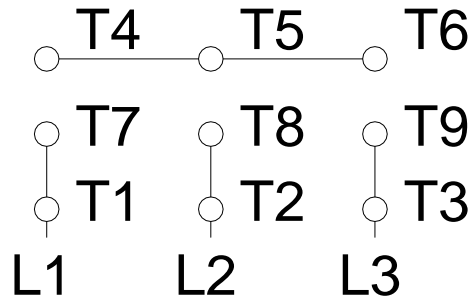

1 2 3 4 5 6 7 8

A

LOW VOLTAGE

HIGH VOLTAGE

B

C

D

E

F

Notes: Downloaded from <http://dealerselectric.com>
Generated for Model #00158EP3ER145TC-W22

Performed by:

Checked:

Customer:

W22 High Efficiency

Three-phase induction motor
Frame 145T - IP55

12-SEP-2016