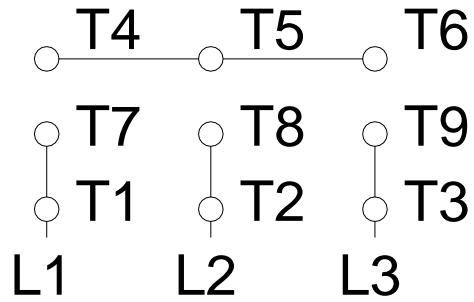

1 2 3 4 5 6 7 8

A

LOW VOLTAGE

HIGH VOLTAGE

B

C

D

E

F

Notes: Downloaded from <http://dealerselectric.com>
 Generated for Model #00158EP3ER145TC-S

Performed by:

Checked:

Customer:

Three Phase: W01 (Rolled Steel) - TEFC - High Efficiency

Three-phase induction motor
 Frame 143/5T - IP55