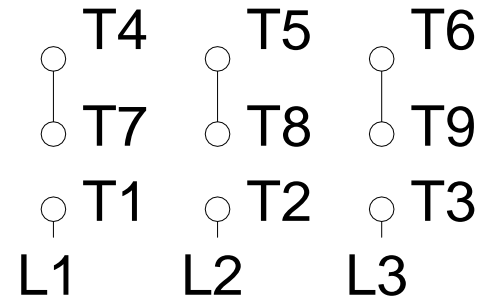

1 2 3 4 5 6 7 8

A

LOW VOLTAGE

HIGH VOLTAGE

B

C

D

E

F

Notes: Downloaded from <http://dealerselectric.com>
 Generated for Model #00158EP3ER145TC-S

Performed by:

Checked:

Customer:

Three Phase: W01 (Rolled Steel) - TEFC - High Efficiency

Three-phase induction motor
 Frame 143/5T - IP55