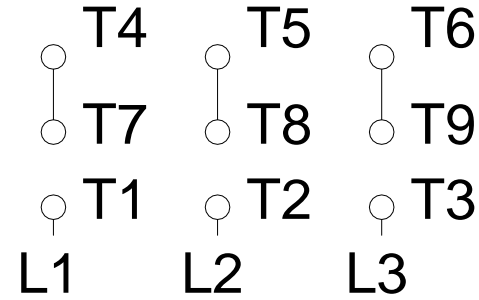

1 2 3 4 5 6 7 8

A

LOW VOLTAGE

HIGH VOLTAGE

B

C

D

E

F

Notes: Downloaded from http://dealerselectric.com Generated for Model #00158EP3E145JP-S		
Performed by:		
Checked:		
Customer:		
Close Coupled Pump: Three-Phase - W01 (Rolled Steel) "JP" Type - TEFC - High		
Three-phase induction motor Frame 143/5JP - IP55	12-SEP-2016	