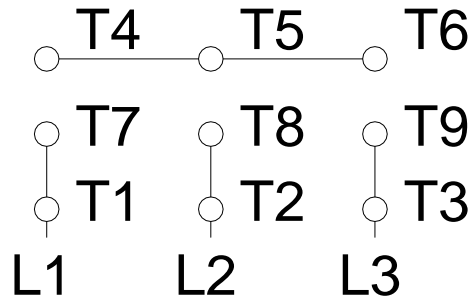

1 2 3 4 5 6 7 8

A

LOW VOLTAGE

HIGH VOLTAGE

B

C

D

E

F

Notes: Downloaded from <http://dealerselectric.com>
 Generated for Model #00158EP3E145HP

Performed by:

Checked:

Customer:

P-Base Motors : High Efficiency

Three-phase induction motor
 Frame 145HP - IP55

12-SEP-2016