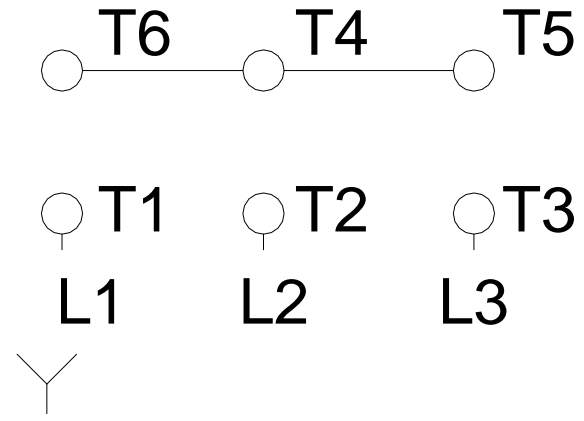

1 2 3 4 5 6 7 8

A  
B  
C  
D  
E  
F

# HIGH VOLTAGE

Notes: Downloaded from <a href="http://dealerselectric.com">http://dealerselectric.com</a> Generated for Model #00158AT3PCT145T-W22		
Performed by:		
Checked:		
Customer:		
W22 Cooling Tower Motors: NEMA Premium - TEAO		
Three-phase induction motor Frame 143/5T - IP55	12-SEP-2016	