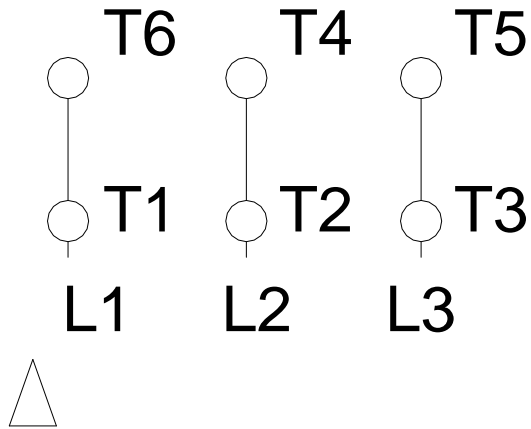

1 2 3 4 5 6 7 8

A  
B  
C  
D  
E  
F

# HIGH VOLTAGE

Notes: Downloaded from <a href="http://dealerselectric.com">http://dealerselectric.com</a> Generated for Model #00158AT3PCT145T-W22		
Performed by:		
Checked:		
Customer:		
W22 Cooling Tower Motors: NEMA Premium - TEAO		
Three-phase induction motor Frame 143/5T - IP55	12-SEP-2016	