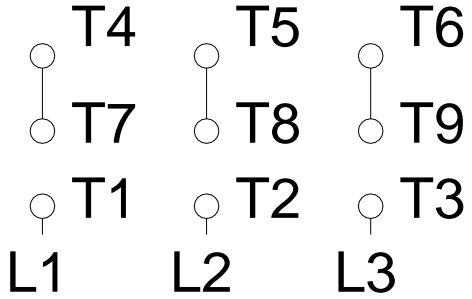

1 2 3 4 5 6 7 8

A

LOW VOLTAGE

HIGH VOLTAGE

B

C

D

E

F

Notes: Downloaded from http://dealerselectric.com Generated for Model #00156OT3E143TC-S		
Performed by:		
Checked:		
Customer:		
Three Phase: W01 (Rolled Steel) - ODP - NEMA Premium Efficiency		
Three-phase induction motor Frame 143/5T - IP21	12-SEP-2016	