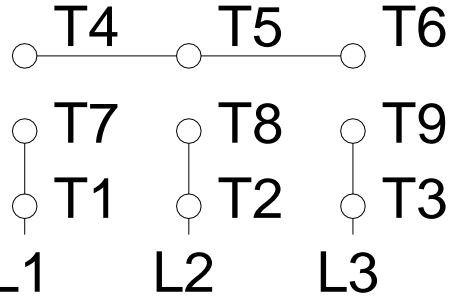

1 2 3 4 5 6 7 8

A

LOW VOLTAGE

HIGH VOLTAGE

B

C

D

E

F

Notes: Downloaded from http://dealerselectric.com Generated for Model #00156OT3E143TC-S		
Performed by:		
Checked:		
Customer:		
Three Phase: W01 (Rolled Steel) - ODP - NEMA Premium Efficiency		
Three-phase induction motor Frame 143/5T - IP21	12-SEP-2016	