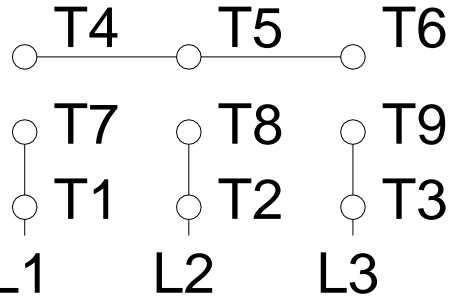

1 2 3 4 5 6 7 8

A

LOW VOLTAGE

HIGH VOLTAGE

B

C

D

E

F

Notes: Downloaded from <http://dealerselectric.com>
 Generated for Model #00156OT3E143T

Performed by:

Checked:

Customer:

ODP – Open Induction Motors – NEMA Premium Efficiency

Three-phase induction motor
 Frame E143/5T - IP21