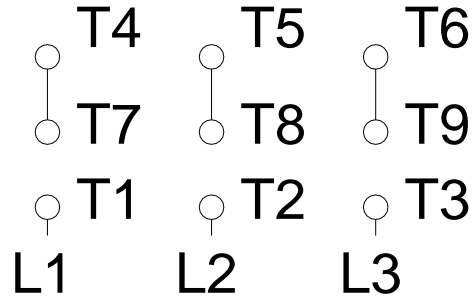

1 2 3 4 5 6 7 8

A

LOW VOLTAGE

HIGH VOLTAGE

B

C

D

E

F

Notes: Downloaded from <http://dealerselectric.com>
 Generated for Model #00156OT3E143T

Performed by:

Checked:

Customer:

ODP – Open Induction Motors – NEMA Premium Efficiency

Three-phase induction motor
 Frame E143/5T - IP21