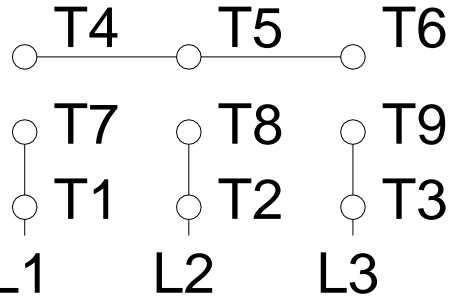

1 2 3 4 5 6 7 8

A

LOW VOLTAGE

HIGH VOLTAGE

B

C

D

E

F

Notes: Downloaded from <http://dealerselectric.com>
 Generated for Model #00156OT3E143T-S

Performed by:

Checked:

Customer:

Three Phase: W01 (Rolled Steel) - ODP - NEMA Premium Efficiency

Three-phase induction motor
 Frame 143/5T - IP21