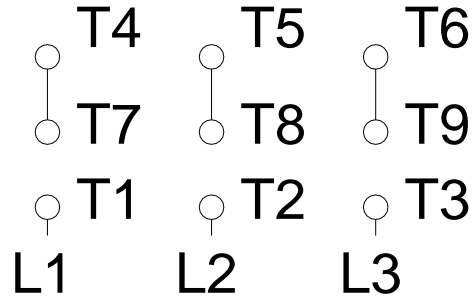

1 2 3 4 5 6 7 8

A

LOW VOLTAGE

HIGH VOLTAGE

B

C

D

E

F

Notes: Downloaded from <http://dealerselectric.com>
 Generated for Model #00156OT3E143T-S

Performed by:

Checked:

Customer:

Three Phase: W01 (Rolled Steel) - ODP - NEMA Premium Efficiency

Three-phase induction motor
 Frame 143/5T - IP21