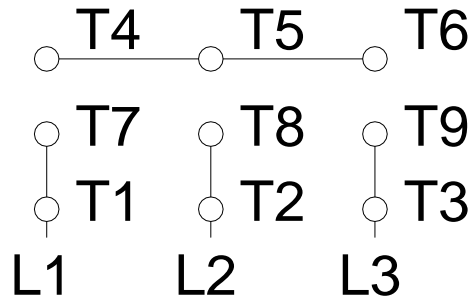

1 2 3 4 5 6 7 8

A

LOW VOLTAGE

HIGH VOLTAGE

B

C

D

E

F

Notes: Downloaded from <http://dealerselectric.com>
Generated for Model #00156OT3E143JP-SG

Performed by:

Checked:

Customer:

W01 (Rolled Steel) Close Coupled Pump ODP - JP Type

Three-phase induction motor
Frame 143/5JP - IP21

12-SEP-2016