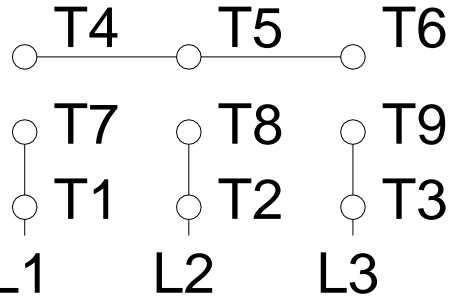

1 2 3 4 5 6 7 8

A

LOW VOLTAGE

HIGH VOLTAGE

B

C

D

E

F

Notes: Downloaded from <http://dealerselectric.com>
Generated for Model #00156ET3E143T-S

Performed by:

Checked:

Customer:

Three Phase: W01 (Rolled Steel) - TEFC - NEMA Premium Efficiency

Three-phase induction motor
Frame 143/5T - IP55

12-SEP-2016