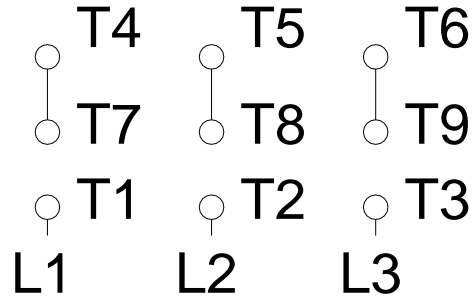

1 2 3 4 5 6 7 8

A

LOW VOLTAGE

HIGH VOLTAGE

B

C

D

E

F

Notes: Downloaded from <http://dealerselectric.com>
Generated for Model #00156ET3E143T-S

Performed by:

Checked:

Customer:

Three Phase: W01 (Rolled Steel) - TEFC - NEMA Premium Efficiency

Three-phase induction motor
Frame 143/5T - IP55

12-SEP-2016