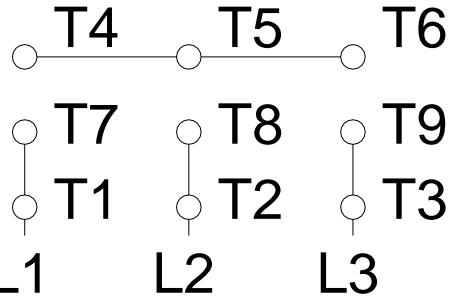

1 2 3 4 5 6 7 8

A

LOW VOLTAGE

HIGH VOLTAGE

B

C

D

E

F

Notes: Downloaded from <http://dealerselectric.com>
 Generated for Model #00156EP3ER143TC-W22

Performed by:

Checked:

Customer:

W22 High Efficiency

Three-phase induction motor
 Frame 143T - IP55

12-SEP-2016