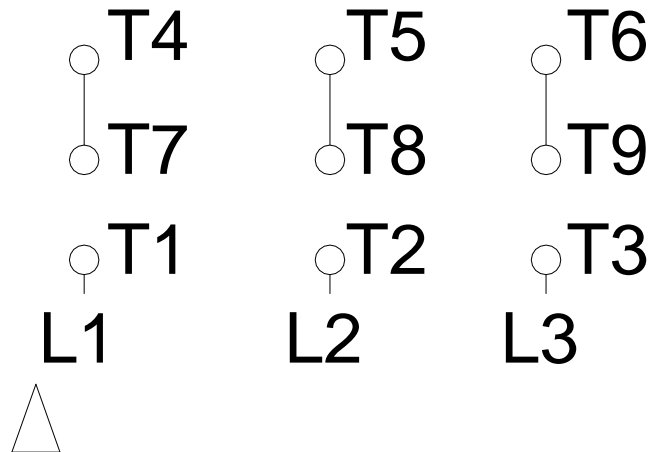

1 2 3 4 5 6 7 8

# HIGH VOLTAGE

A  
B  
C  
D  
E  
F

Notes: Downloaded from <http://dealerselectric.com>  
Generated for Model #00152XT3E182TC

Performed by:

Checked:

Customer:

Three-Phase : Explosion Proof - NEMA Premium

Three-phase induction motor  
Frame 182T - IP55