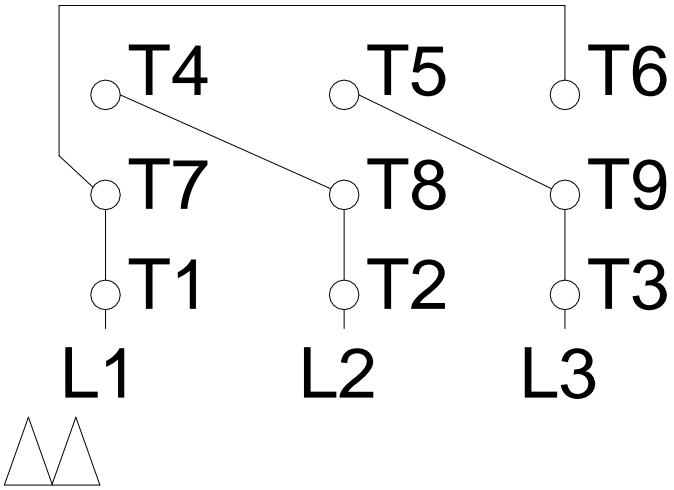

1 2 3 4 5 6 7 8

LOW VOLTAGE

HIGH VOLTAGE

A
B
C
D
E
F

Notes: Downloaded from http://dealerselectric.com Generated for Model #00152XT3E182T		
Performed by:		
Checked:		
Customer:		
Three-Phase : Explosion Proof - NEMA Premium		
Three-phase induction motor Frame 182T - IP55	12-SEP-2016	