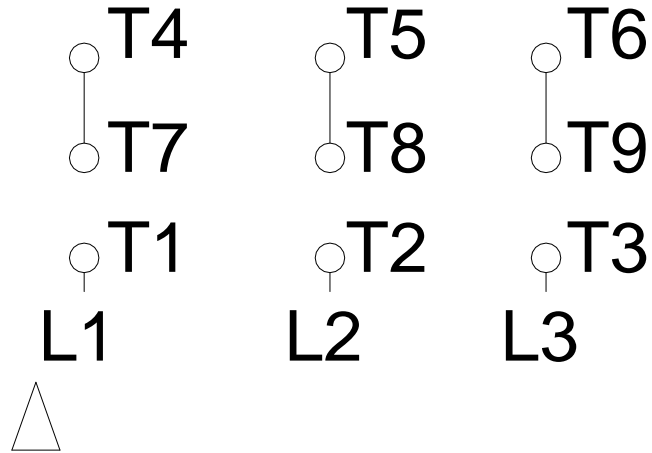

1 2 3 4 5 6 7 8

LOW VOLTAGE

HIGH VOLTAGE

A
B
C
D
E
F

Notes: Downloaded from http://dealerselectric.com Generated for Model #00152XT3E182T		
Performed by:		
Checked:		
Customer:		
Three-Phase : Explosion Proof - NEMA Premium		
Three-phase induction motor Frame 182T - IP55	12-SEP-2016	