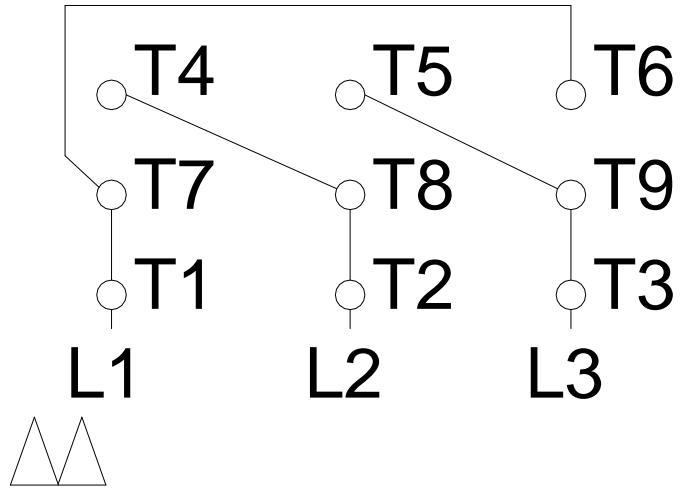

1 2 3 4 5 6 7 8

LOW VOLTAGE

HIGH VOLTAGE

A
B
C
D
E
F

Notes: Downloaded from http://dealerselectric.com Generated for Model #00152OT3E182T		
Performed by:		
Checked:		
Customer:		
ODP – Open Induction Motors – NEMA Premium Efficiency		
Three-phase induction motor Frame 182T - IP21	12-SEP-2016	