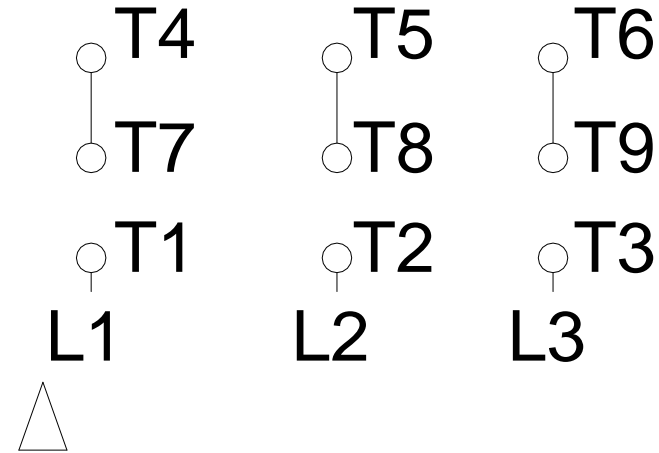

1 2 3 4 5 6 7 8

LOW VOLTAGE

HIGH VOLTAGE

A
B
C
D
E
F

Notes: Downloaded from http://dealerselectric.com Generated for Model #00152OT3E182T		
Performed by:		
Checked:		
Customer:		
ODP – Open Induction Motors – NEMA Premium Efficiency		
Three-phase induction motor Frame 182T - IP21	12-SEP-2016	