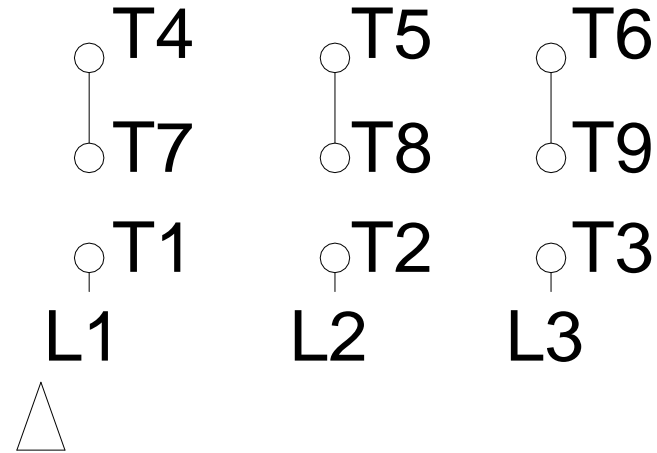

1 2 3 4 5 6 7 8

# HIGH VOLTAGE

A  
B  
C  
D  
E  
F

Notes: Downloaded from <http://dealerselectric.com>  
 Generated for Model #001520T3E182T-S

Performed by:

Checked:

Customer:

Three Phase: W01 (Rolled Steel) - ODP - NEMA Premium Efficiency