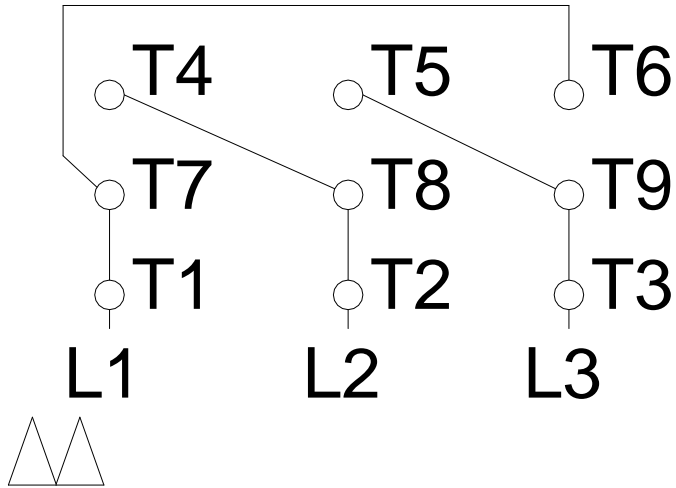

# HIGH VOLTAGE

A  
B  
C  
D  
E  
F

Notes: Downloaded from <http://dealerselectric.com>  
 Generated for Model #001520T3E182T-S

Performed by:

Checked:

Customer:

Three Phase: W01 (Rolled Steel) - ODP - NEMA Premium Efficiency

Three-phase induction motor  
 Frame 182/4T - IP21

12-SEP-2016